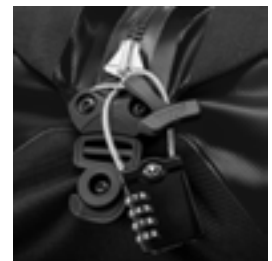

## DUFFLE RG

Travel bag with wheel system and telescopic handle

- ← TIZIP zip (updated version)
- ← Outer mesh pocket with zip (not waterproof)
- ← Indication of volume in liters
- ← Closure hook on both sides

Inside view

- ← Telescopic handle
- ← Telescopic bar

Wire loop for locking with padlock (padlock not included)

- ← Abrasion-resistant Cordura base
- ← Padded shoulder and carrying straps
- ← Tear-resistant PD620 fabric
- ← 100 mm/ 0.4 in. threaded wheels with exchangeable ball bearings

## SPECIFICATIONS:

- + Waterproof lightweight heavy duty expedition and travel bag in three sizes with wheel system and telescopic handle
- + Perfect for trekking, travel, expedition, individual travelling
- + 34 L version suitable as carry-on luggage with most airlines
- + Extremely abrasion and tear-resistant fabric
- + Can be carried as a bag or on the back
- + Long waterproof TIZIP zipper (updated version) with large opening for easy access
- + Outer mesh pocket with zipper (not waterproof)
- + Indication of volume in liters on side of the bag
- + Adjustable telescopic handle for comfortable pulling
- + Padded removable shoulder straps (backpack function)
- + 100 mm/ 0.4. in. threaded outdoor wheels with high clearance in rough terrain
- + Aluminium base between wheels for protection of bag's base
- + Bag can be locked by using a padlock and inserting it through wire loop provided at end of zipper (lock not included)