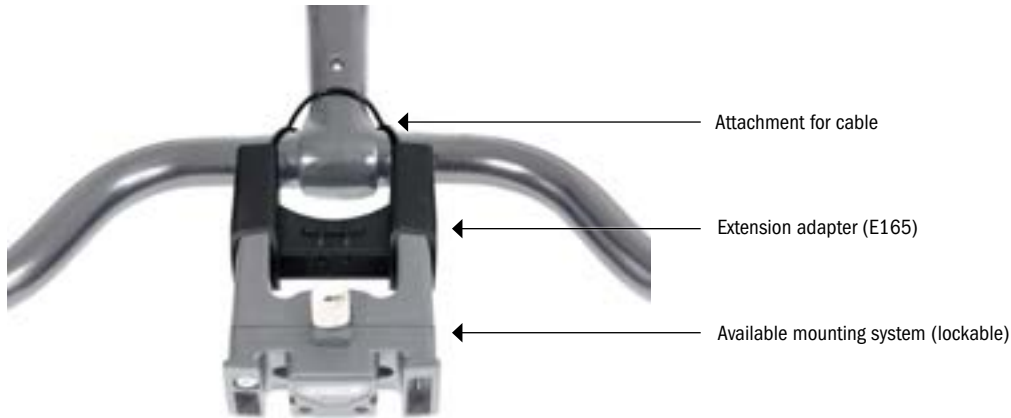

PRODUCT INFO

HANDLEBAR MOUNTING-SET EXTENSION

Extension adapter for handlebar mounting system

PA

PVC
free

Weight g/oz.

100/3.5

SPECIFICATIONS:

- + For use with ORTLIEB handlebar bags on strongly bent comfort handlebars such as Modolo, Humpert etc.
- + Can only be used in combination with the mounting sets (E185 and E225)
- + Increases the distance between handlebar and handlebar bag by 4,8cm/1.9in.
- + For all handlebar diameters
- + Adapter compatible with bags and baskets of other brands

Contents: Handlebar Mounting-Set Extension, extra long mounting cable, mounting instructions

Attention: Not to be used with the ORTLIEB Up-Town baskets!