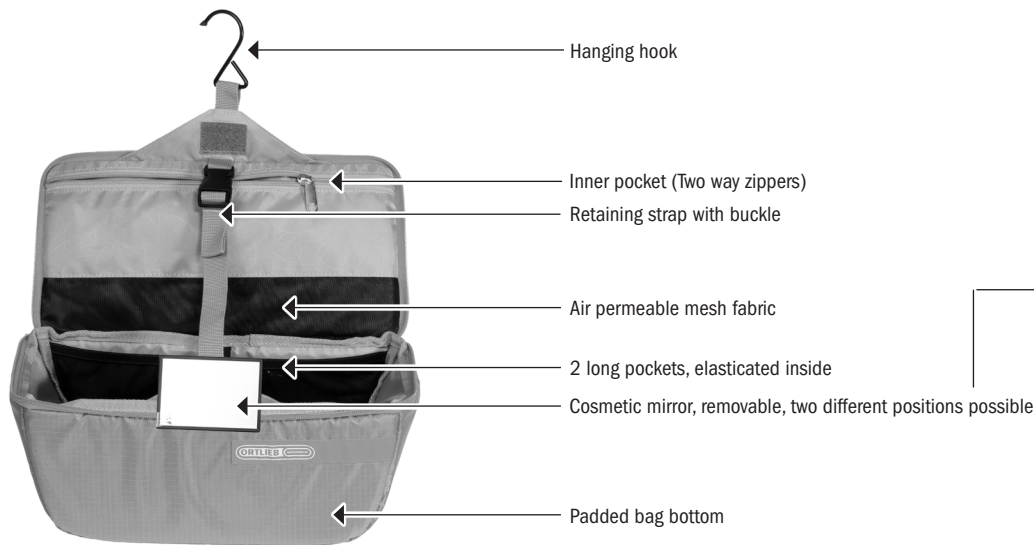

PRODUCT INFO

TOILETRY BAG

Lightweight and sturdy toilet bag for travel, camping and bike tour

PFAS
free

PVC
free

POLYESTER

height cm/in.	width cm/in.	depth cm/in.	vol L/cu.in.	weight g/oz.
15/5.9	24/29 9.5/11.4	16/6.3	5/305	235/8.3

SPECIFICATIONS:

- + Lightweight, sturdy toiletry bag with hanging hook and costume mirror
- + Large main compartment, various pockets
- + Lightweight nylon toilet bag for travel
- + With foam padding all around
- + Carrying handle and hook for hanging on towel rack, washroom mirror, sink, etc.
- + Ideal for ORTLIEB travel bags like Duffles, Rack-Packs, as well as for all bike bags (Back-Roller/Bike-Packer)*
- + Two way zippers
- + Also available in bundle (with Packing Cube S and L) with price advantage

Contents: Toiletry Bag

Note: Not waterproof

* In a bike bag (eg Back-Roller, Bike-Packer) does not fit a complete bundle, but either 1x Packing Cube L and 1x Toiletry Bag or 2x Packing Cube S and 1x Toiletry Bag