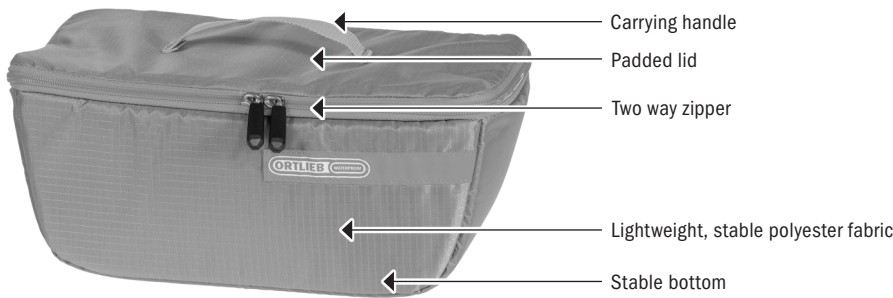

PRODUCT INFO

TOILETRY BAG

Lightweight and sturdy toilet bag for travel, camping and bike tour

PFAS
free

PVC
free

POLYESTER

height cm/in.	width cm/in.	depth cm/in.	vol L/cu.in.	weight g/oz.
15/5.9	24/29 9.5/11.4	16/6.3	5/305	235/8.3

SPECIFICATIONS:

- + Lightweight, sturdy toiletry bag with hanging hook and costume mirror
- + Large main compartment, various pockets
- + Lightweight nylon toilet bag for travel
- + With foam padding all around
- + Carrying handle and hook for hanging on towel rack, washroom mirror, sink, etc.
- + Ideal for ORTLIEB travel bags like Duffles, Rack-Packs, as well as for all bike bags (Back-Roller/Bike-Packer)*
- + Two way zippers
- + Also available in bundle (with Packing Cube S and L) with price advantage

Contents: Toiletry Bag

Note: Not waterproof

* In a bike bag (eg Back-Roller, Bike-Packer) does not fit a complete bundle, but either 1x Packing Cube L and 1x Toiletry Bag or 2x Packing Cube S and 1x Toiletry Bag