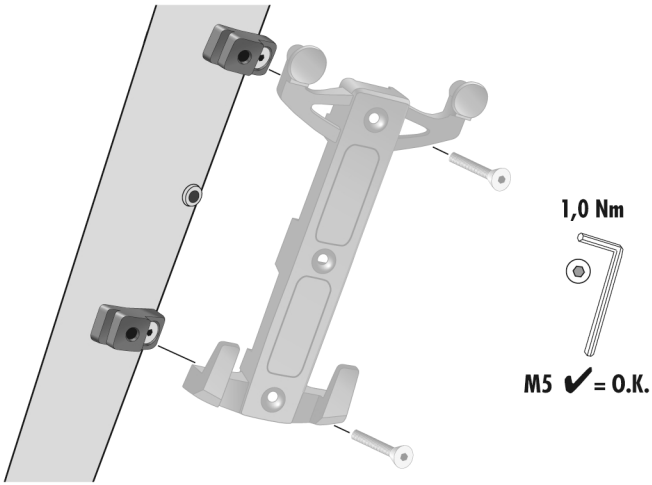

1.2

2.2

1.3

2.3

1.4

2.4

CHECK FIXATION BEFORE EVERY RIDE!

**WEITERE INFORMATIONEN:
MORE INFORMATION:**

= NO JUMP!

<https://www.youtube.com/watch?v=CuMWYUYhSoM>