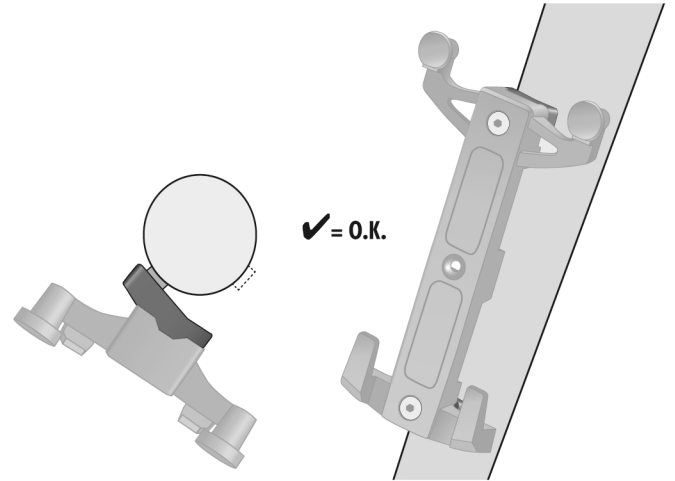

1.2

2.2

1.3

2.3

1.4

2.4

CHECK FIXATION BEFORE EVERY RIDE!

**WEITERE INFORMATIONEN:
MORE INFORMATION:**

= NO JUMP!

<https://www.youtube.com/watch?v=CuMWYUYhSoM>