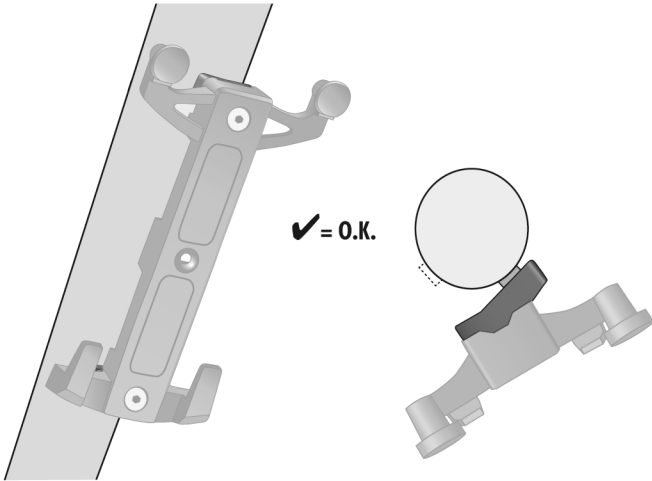

1.2

2.2

1.3

2.3

1.4

2.4

CHECK FIXATION BEFORE EVERY RIDE!

**WEITERE INFORMATIONEN:
MORE INFORMATION:**

= NO JUMP!

<https://www.youtube.com/watch?v=CuMWYUYhSoM>