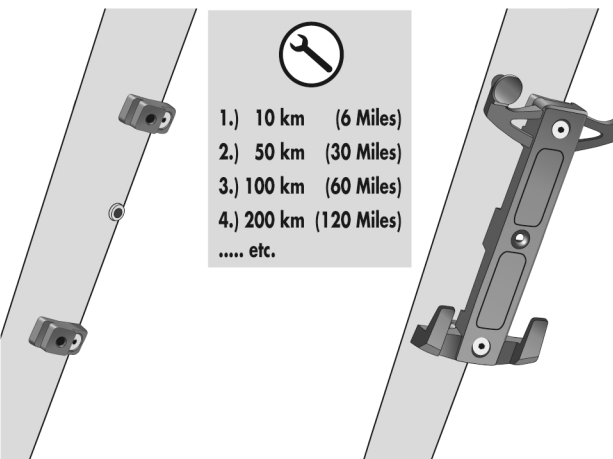

1.2

2.2

1.3

2.3

1.4

2.4

CHECK FIXATION BEFORE EVERY RIDE!

**WEITERE INFORMATIONEN:
MORE INFORMATION:**

= NO JUMP!

<https://www.youtube.com/watch?v=CuMWYUYhSoM>